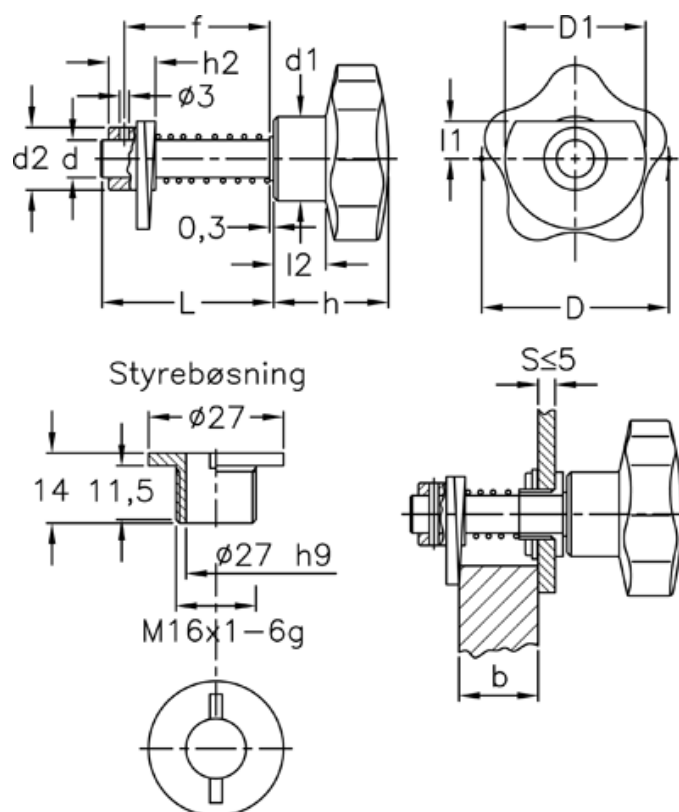

Article number: 2310068432

Description: E+G Latch-type knob
VCK.362/60-1+G-S

Measures

$D = 60$
 $d = 12$
 $D1 = 45$
 $d1 = 27$
 $d2 = 20$
 $f = S + b + 11 \text{ mm}$
 $h = 37$
 $h2 = 15$

Hole size = 16 H9
 $L = 46$
 $l1 = 12$
 $l2 = 17$
 $S+b$ door thickness $S=5 \text{ mm} = 25-28,5$